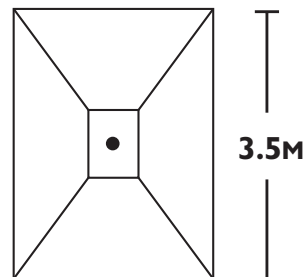

SHAPES AND SIZES (KARRI)

SQUARE

2.8M

OCTAGONAL

3.5M

RECTANGULAR

2.0M

2.7M