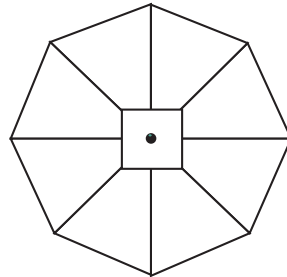

SHAPES AND SIZES (KARRI)

SQUARE

2.8M

OCTAGONAL

3.5M

RECTANGULAR

2.0M

2.7M